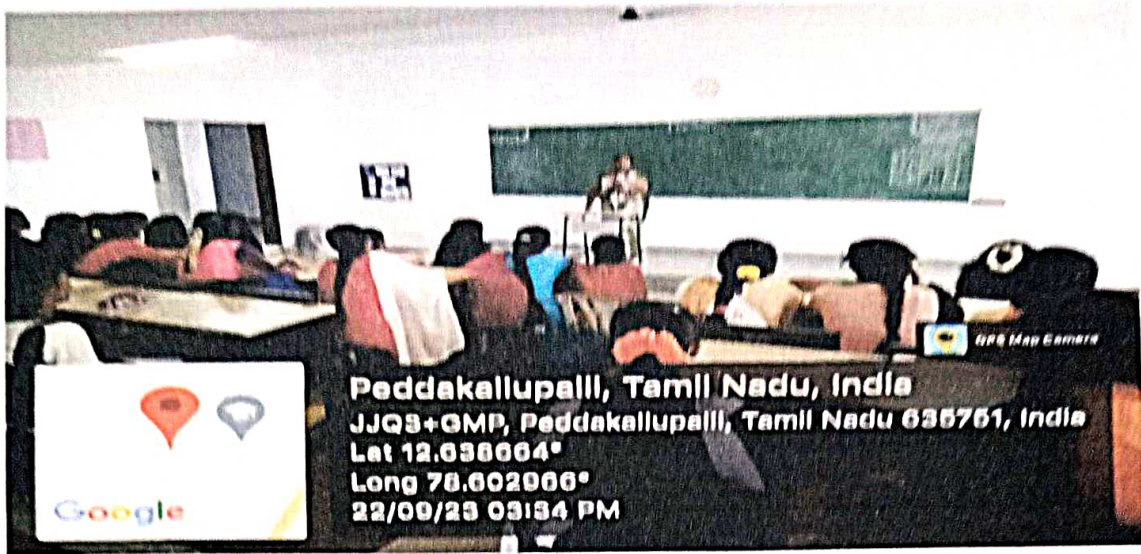

MARUDHAR KESARI JAIN COLLEGE FOR WOMEN, VANIYAMBADI
DEPARTMENT OF MATHEMATICS
BRIDGE COURSE
2023-2024

J. S. S. S. S.
HOD

M. S. S. S. S.
PRINCIPAL
Marudhar Kesari Jain College
for Women
Vanivambadi - 635 751

Marudhar Kesari Jain College for Women, Vaniyambadi

Bridge Course Attendance

Department : Mathematics
Academic Year :2023-2024
Class: I B.Sc Mathematics
Course Name : Basic Mathematics and its Applications

S.No	Name of the Student	Signature					
		03.07.2023	04.07.2023	05.07.2023	06.07.2023	07.07.2023	08.07.2023
1	ABINAYA G	G. Abinaya	G. Abinaya	G. Abinaya	G. Abinaya	G. Abinaya	G. Abinaya
2	DEEPIKA S	S. Deepika	S. Deepika	S. Deepika	S. Deepika	S. Deepika	S. Deepika
3	GOPIKA S	S. Gopika	S. Gopika	S. Gopika	S. Gopika	S. Gopika	S. Gopika
4	HEMAVATHY P	P. Hemavathy	P. Hemavathy	P. Hemavathy	P. Hemavathy	P. Hemavathy	P. Hemavathy
5	KAMESHWARI R	R. Kameshwari	R. Kameshwari	R. Kameshwari	R. Kameshwari	R. Kameshwari	R. Kameshwari
6	KIRUTHIKA S	S. Kiruthika	S. Kiruthika	S. Kiruthika	S. Kiruthika	S. Kiruthika	S. Kiruthika
7	MADHUBALA P	P. Madhubala	P. Madhubala	P. Madhubala	P. Madhubala	P. Madhubala	P. Madhubala
8	MYTHILY T	T. Mythily	T. Mythily	T. Mythily	T. Mythily	T. Mythily	T. Mythily
9	NANDHINI S	S. Nandhini	S. Nandhini	S. Nandhini	S. Nandhini	S. Nandhini	S. Nandhini
10	NIVETHAA A	A. Nivetha	A. Nivetha	A. Nivetha	A. Nivetha	A. Nivetha	A. Nivetha
11	SADHA VIDHIYA C	C. Sadha Vidhya	C. Sadha Vidhya	C. Sadha Vidhya	C. Sadha Vidhya	C. Sadha Vidhya	C. Sadha Vidhya
12	SANDHIYA S	S. Sandhya	S. Sandhya	S. Sandhya	S. Sandhya	S. Sandhya	S. Sandhya
13	SELVI G	G. Selvi	G. Selvi	G. Selvi	G. Selvi	G. Selvi	G. Selvi
14	SHALINI S	S. Shalini	S. Shalini	S. Shalini	S. Shalini	S. Shalini	S. Shalini
15	SUJARITHA P	P. Sujaritha	P. Sujaritha	P. Sujaritha	P. Sujaritha	P. Sujaritha	P. Sujaritha
16	SUJATHA P	P. Sujatha	P. Sujatha	P. Sujatha	P. Sujatha	P. Sujatha	P. Sujatha
17	THAMIZHARASI G	G. Thamizharasi	G. Thamizharasi	G. Thamizharasi	G. Thamizharasi	G. Thamizharasi	G. Thamizharasi
18	VASANTHAKUMARI K	K. Vasantha Kumari	K. Vasantha Kumari	K. Vasantha Kumari	K. Vasantha Kumari	K. Vasantha Kumari	K. Vasantha Kumari
19	VIDHYA M	M. Vidhya	M. Vidhya	M. Vidhya	M. Vidhya	M. Vidhya	M. Vidhya
20	YOGALAKSHMI A M	A.M. Yogalakshmi	A.M. Yogalakshmi	A.M. Yogalakshmi	A.M. Yogalakshmi	A.M. Yogalakshmi	A.M. Yogalakshmi
21	ZAIBA BAKTHAR S	S. Zaiba Bakthar	S. Zaiba Bakthar	S. Zaiba Bakthar	S. Zaiba Bakthar	S. Zaiba Bakthar	S. Zaiba Bakthar

[Signature]
Class Incharge

[Signature]
HOD

[Signature]
PRINCIPAL
Marudhar Kesari Jain College
for Women
Vanivambadi - 635 751